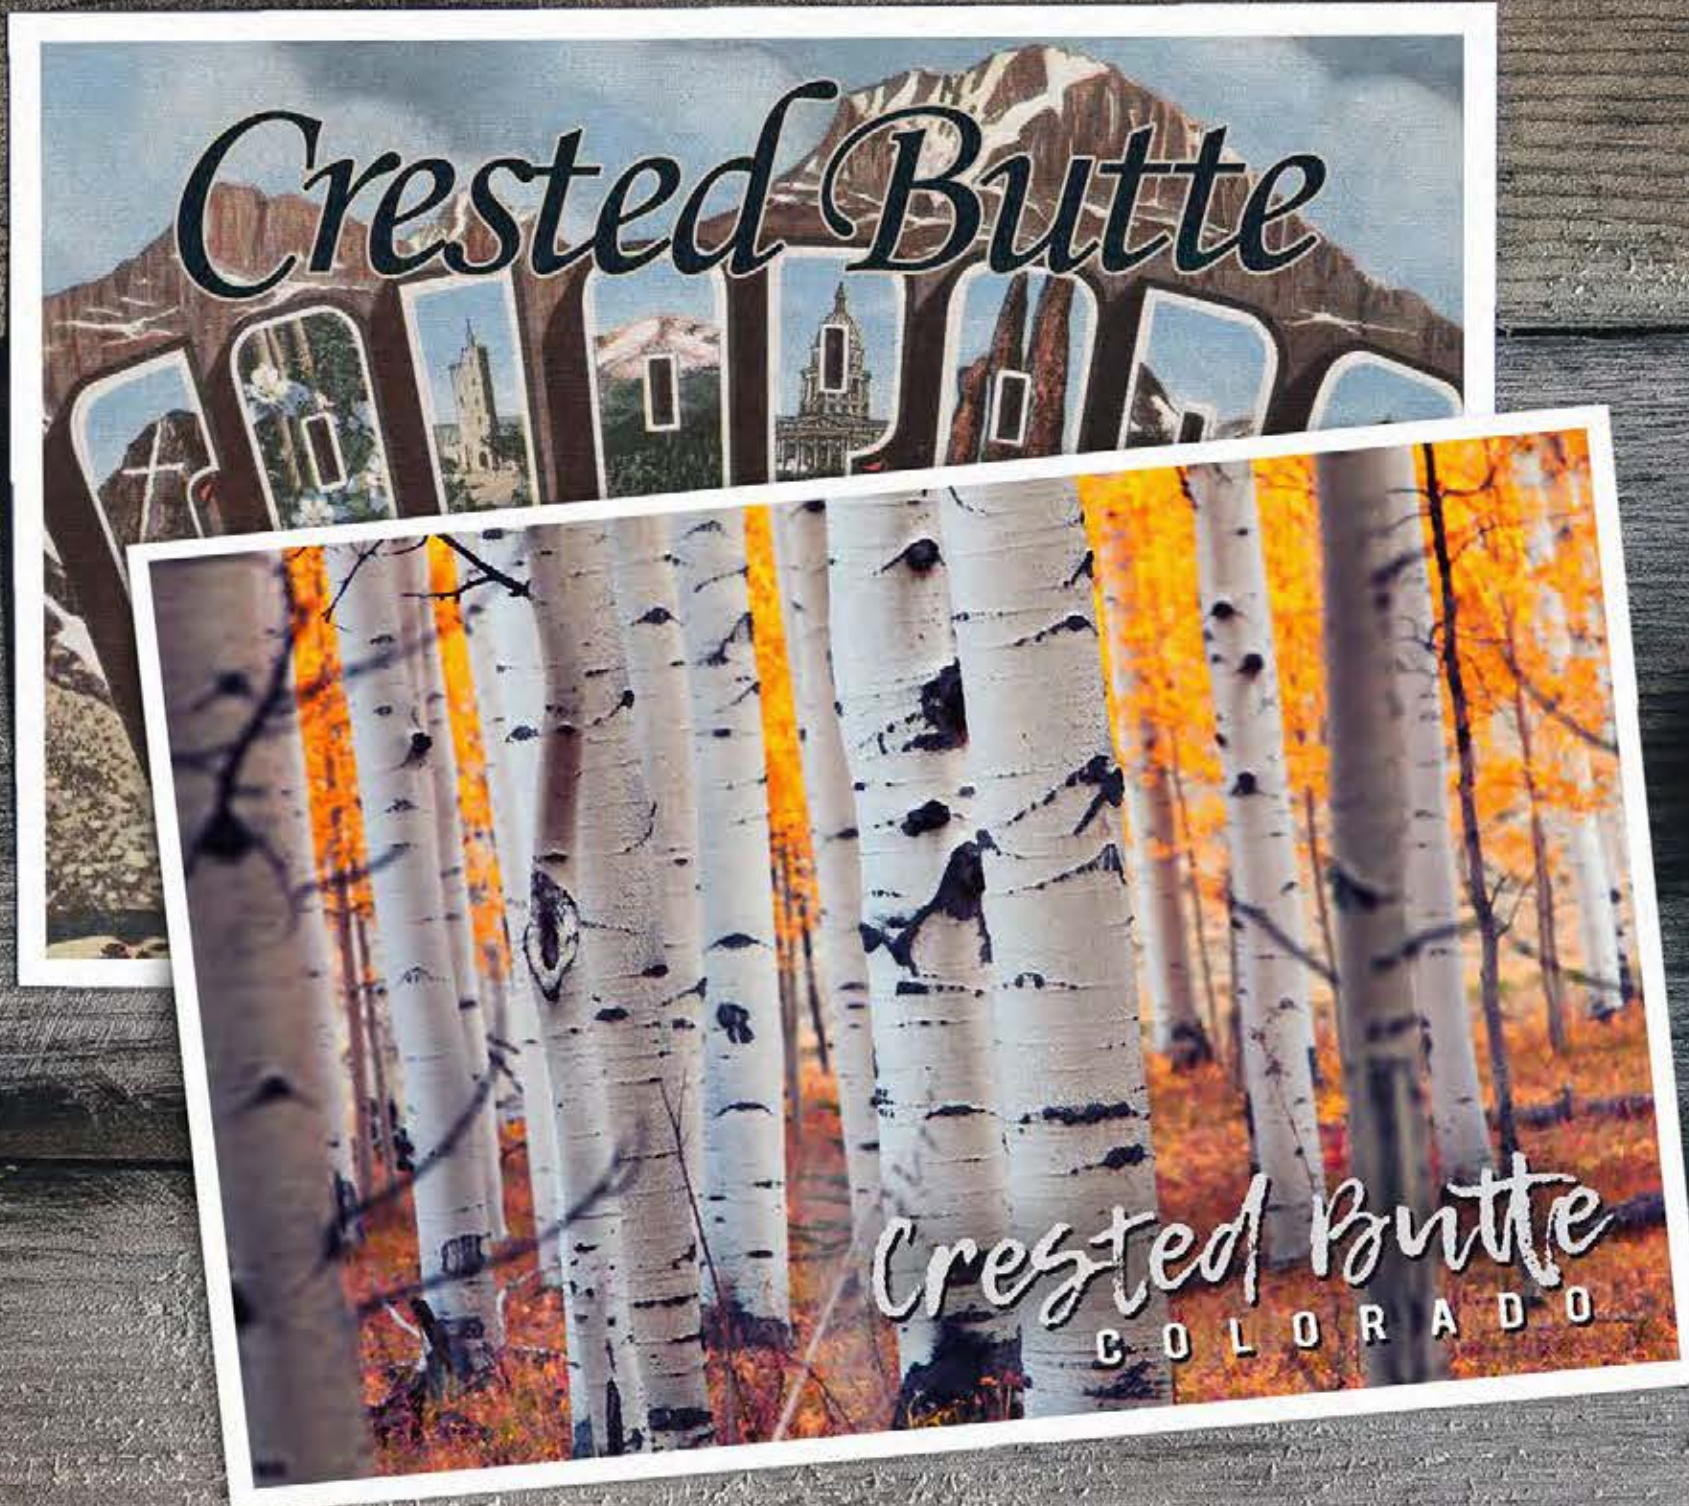

Stationery Products

Memories Made

*Express yourself and share your thoughts
on products with personality.*

Lantern Press provides a stationery line you can truly be proud to write on. Make a statement with our vividly printed artwork on a postcard, notecard, journal, or bookmark. Our custom-printed stationery items make a charming gift or souvenir and are printed with recycled materials. You are sure to find something that matches your personal style with our wide selection of imagery and products.