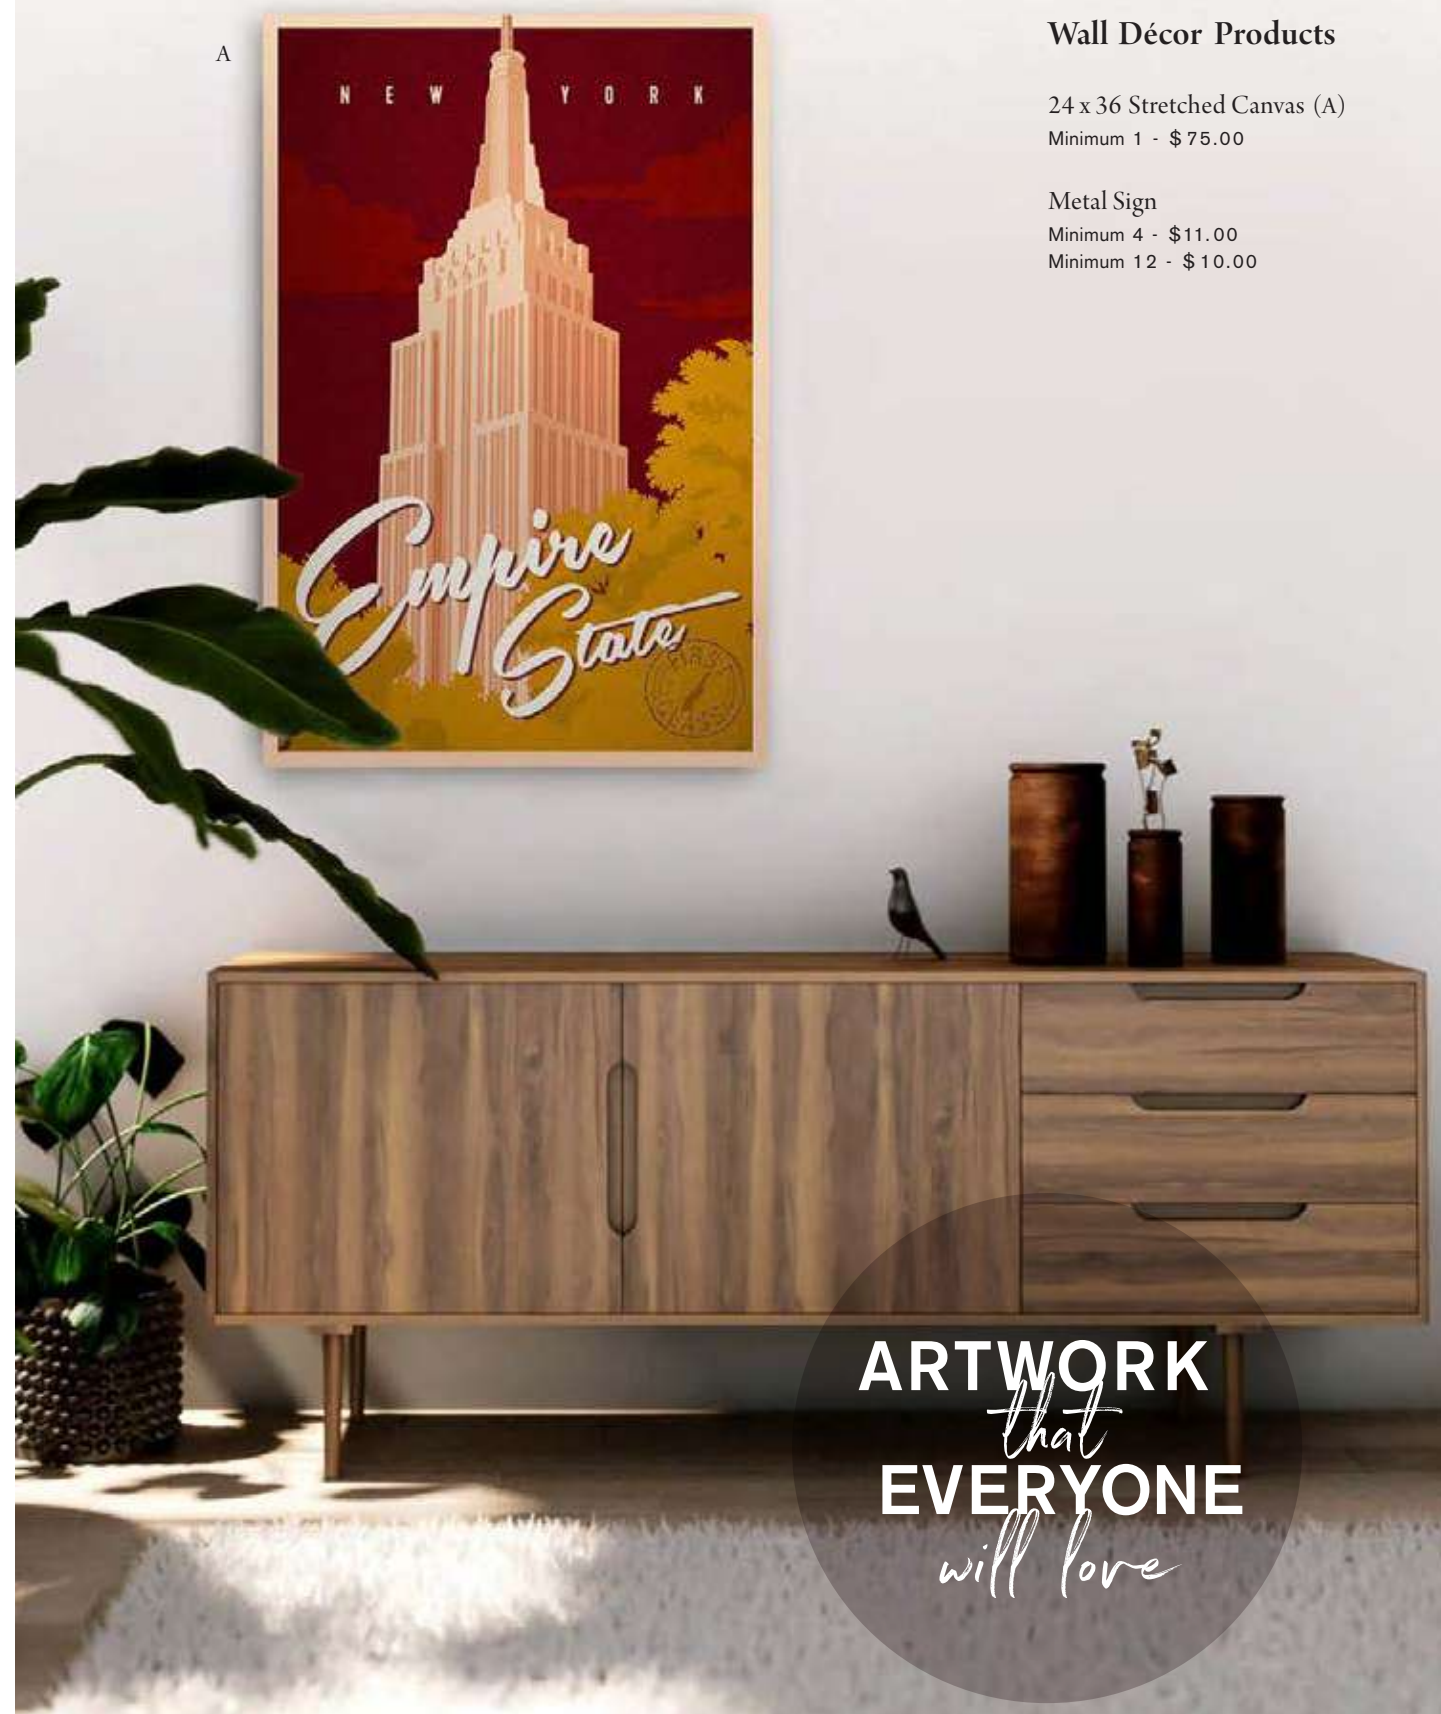

H

While people spend more time expressing themselves online, they continue to want images that express them offline as well. We have artwork that everyone will love and proudly showcase in their homes, work, and anywhere that they spend time and may want to add some extra personality and flare.

Home Décor Personal Touches Unique Artwork

With our vast catalog of imagery and wide product selection from prints to metal signs, you are sure to find the perfect piece to decorate that guest room or office. Or, simply freshen up your space by adding a new matted print or quality stretched canvas. People see our beautiful pieces and the first thought they have is, "The options are endless."

Wall Décor Products

24 x 36 Stretched Canvas (A)
Minimum 1 - $75.00

Metal Sign
Minimum 4 - $11.00
Minimum 12 - $10.00

ARTWORK
that
EVERYONE
will love