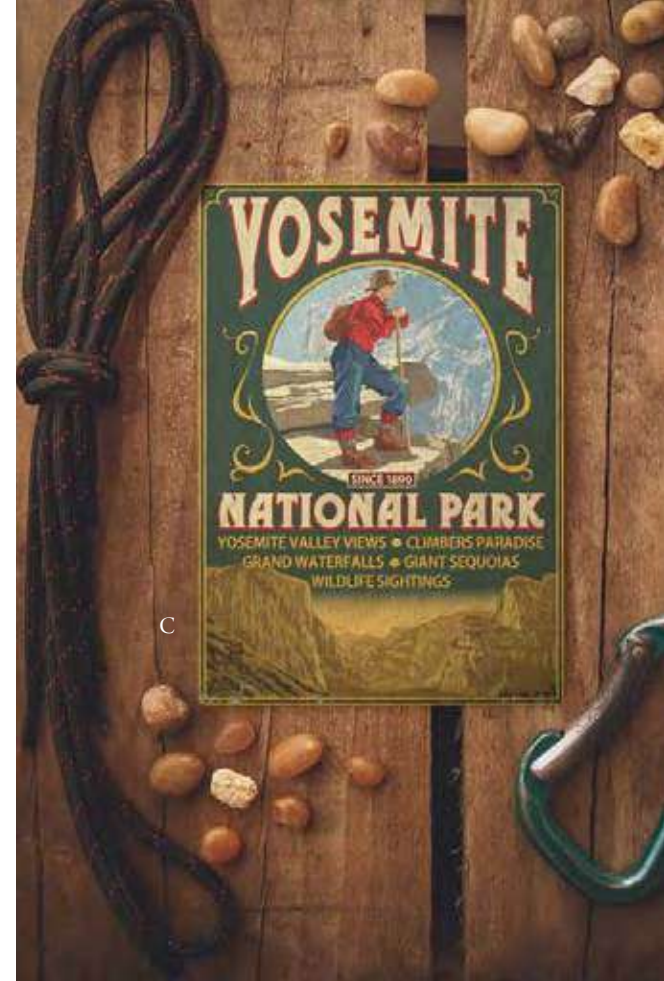

A

C

077

B

Our Best-Sellers

Our quality wooden postcards and magnets are top-selling items and perfect for your collection. Both are a memorable type of souvenir that any friend would love to receive as a

The most unique way to showcase your art. Our Wooden Postcards and Magnets are some of our top-sellers!

surprise in the mail. We use full-bleed and direct printing to make the best possible image and you can feel the quality. We have many wooden products to choose from, all of them are sure to add additional sales to your favorite Lantern Press Collection.

C

10 x 15 Wooden Sign (A)
Minimum 6 - $ 4.85
Minimum 24 - $ 4.50

Wooden Magnet (B)
Minimum 12 - $ 2.25
Minimum 72 - $ 2.15

Wooden Postcard (C)
Minimum 12 - $ 1.50
Minimum 72 - $ 1.35

Lantern Press
Wooden Postcard